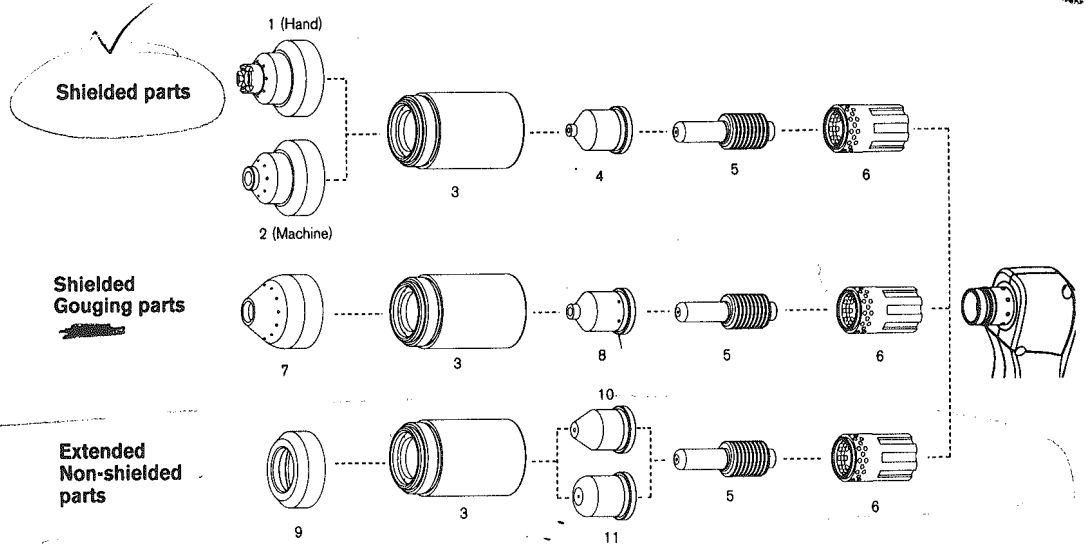

Powermax1250

T80 Torch

	ITEM NUMBER	PART NUMBER	DESCRIPTION	QUANTITY PER PACKAGE
Shielded parts	1	4919 120929	Shield (Hand)	1
	2	120930	Shield (Machine)	1
	3	4918 120928	Cap, Shield	1
	4	4917 120927	Nozzle, 80 Amp	5
	4	4920 120932	Nozzle, 40 Amp	5
	5	4916 120926	Electrode	5
Shielded Gouging parts	6	4915 120925	Swirl Ring	1
	7	4921 120977	Shield, Gouging	1
	3	120928	Cap, Shield	1
	8	4922 120978	Nozzle, Gouging	5
	5	120926	Electrode	5
Extended Non-shielded parts	6	120925	Swirl Ring	1
	9	120979	Deflector	1
	3	120928	Cap, Retaining	1
	10	120980	Nozzle, Extended, 80 Amp	5
	11	220006	Nozzle, Extended, 40 Amp	5
	5	120926	Electrode	5
	6	120925	Swirl Ring	1