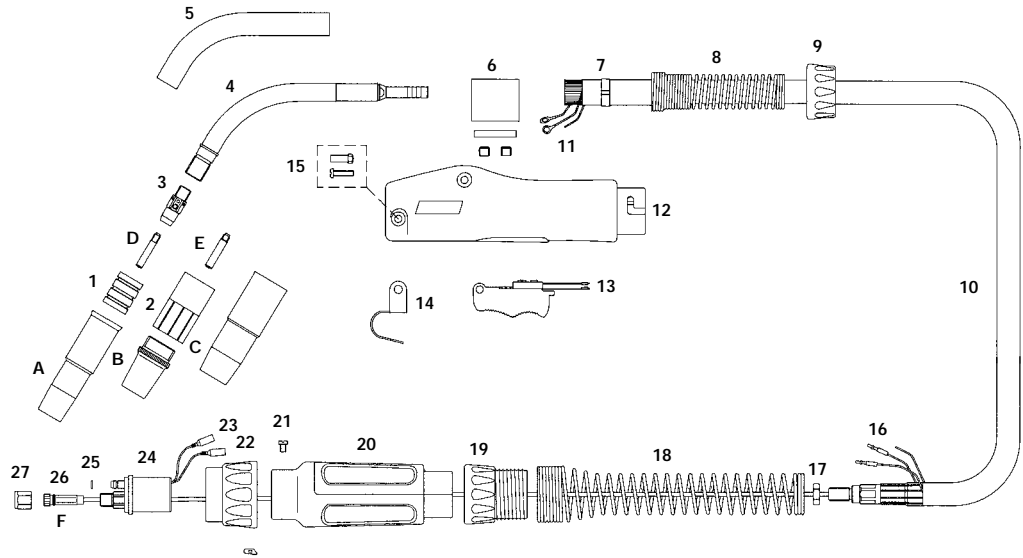

PA No.4 Air Cooled MIG Welding Torch

Model

Description	Part Number		
	10 ft	12 ft	15 ft
Welding Torch c/w Euro Fitting	4-10E	4-12E	4-15E
Welding Torch c/w Tweco Fitting	4-10T	4-12T	4-15T
Welding Torch c/w Hobart Fitting	4-10H	4-12H	4-15H
Welding Torch c/w Lincoln Fitting	4-10L	4-12L	4-15L
Welding Torch c/w Miller Fitting	4-10M	4-12M	4-15M

Nozzles

Part Number	Description
A 24A-50	Nozzle Adjustable
24A-62*	Nozzle Adjustable
24A-75	Nozzle Adjustable
B 24CT-50S	Nozzle Fixed Coarse Thread
24CT-62S	Nozzle Fixed Coarse Thread
24CT-75S	Nozzle Fixed Coarse Thread
C 24AH-50	Nozzle Heavy Duty
24AH-62	Nozzle Heavy Duty
24AH-75	Nozzle Heavy Duty

Liners

Part Number	Description
F 44-3545-15*	Liner Conduit .035"-.045"/0.9-1.2mm X 15ft
44-116-15	Liner Conduit 1/16"/1.6mm X 15ft
44-564-15	Liner Conduit .080"/2.0mm X 15ft
44N-116-15	Nylon Conduit 1/16"/1.6mm X 15ft
44N-3545-15	Nylon Conduit 1/16"/1.2mm X 15ft

Components

Part Number	Description
1 34A*	Adjustable Nozzle Insulator
2 34CT	Nozzle Insulator Coarse Thread
3 54A	Gas Diffuser
4 64A45	45° Conductor Tube
64A60*	60° Conductor Tube
64A180	180° Conductor Tube
5 74A	Insulation Sleeve
6 104	Connection Block c/w Spacer
7 132-12	Cable Hose Clamp
8 T8018	Cable Support
9 T8005	Handle Lock Nut
10 400-10E	Hyperflex C/Assy X 10ft Euro
400-12E	Hyperflex C/Assy X 12ft Euro
400-15E	Hyperflex C/Assy X 15ft Euro
400-10	Hyperflex C/Assy X 10ft
400-12	Hyperflex C/Assy X 12ft
400-15	Hyperflex C/Assy X 15ft
11 244T	Control Wire Terminals
12 B84A	Handle c/w Screws
13 B94R	Trigger Switch
14 154	Hanger Hook
15 124FM	Screw Kit
16 T1522	Cable Terminal Male
17 T1542	Lock Nut
18 T8026	Spring Cable Support
19 B8028	Cable Support Nut
20 X6RC	Gun Plug Housing c/w Nut
21 4M-S	Gun Plug Screw
22 174X-2	Gun Plug Nut c/w Insert
23 35-350-1	Cable Terminal Female
24 174EX-1	Twc Euro Gun Plug Body
25 174EX-1G	Gun Plug 'O' Ring
26 T9001	Liner Nipple 'O' Ring
27 T1577	Liner Retaining Nut